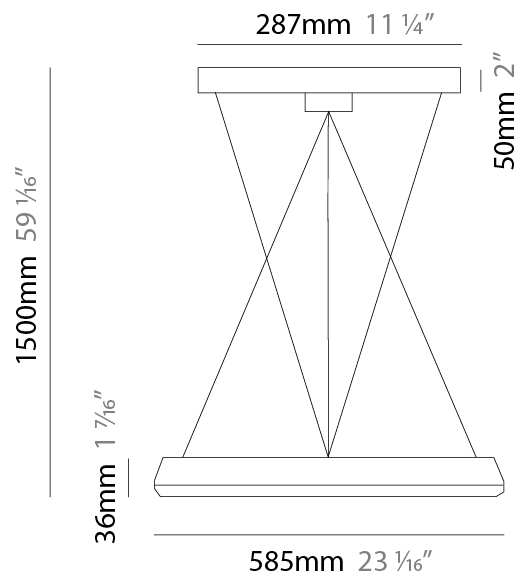

LADY B SUSPENSION

D41052- -

base number
Color   Finish
Temperature   Options

1. To build a product code in our configurator select the specify button on the base model # product page
2. To build a manual product code on this datasheet choose from the options listed below in blue font and add the suffix to the base model #

GENERAL

Series: Lady B
Brand: Icone
Division: Design
Mounting Type: Suspension
Mounting Location: Ceiling
Subcategory: Pendant

PHYSICAL

Shape: Round
Diameter (mm): 585
Diameter (in): 23 1/16
Height (mm): 36
Height (in): 1 7/16
Max. Overall Height (mm): 1500
Max. Overall Height (in): 59 1/16
Light Distribution: Direct
Fixture Finish: WHI / BLK
Fixture Material: Aluminum

ELECTRICAL

Lamp Type: LED
Input Wattage (W): 51.4
Total Output Wattage (W): 44.8
Dimming: Non-Dimmable / 0-10V Dimming
Driver Included: Yes
Driver Location: Integrated
Driver Type: Constant Voltage - Universal
Driver Class: Class 2
Input Voltage (V): 120 - 277
Output Voltage (V): 24

LED

Color Temperature (°K): 2700 / 3000
Nominal Lumen (lm): 4500
CRI: >90 CRI
Lamp Life (hrs): 50000

OPTICAL

RATINGS AND CERTIFICATIONS

Certified By: Certified for North American Standards
IP rating: IP20

PROJECT
TYPE
SPECIFIER
QUANTITY
DATE